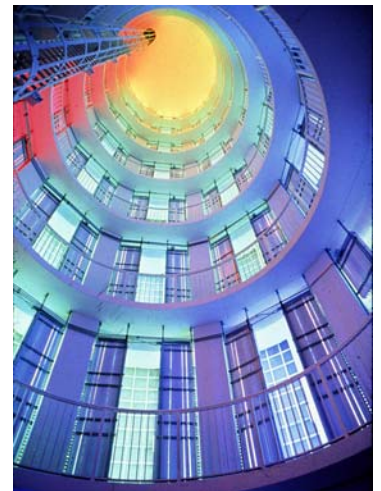

Teaching Summary

Parsons School of Design, MFA/MA Lighting Design – 1996 thru 2004

Parsons School of Design, Architecture – Fall 2005 to Current

Parsons School of Design, ASS Interiors – Fall 2003 thru Current

FIT, Interior Design Department – Fall 2004 thru 2007

Art Institute of NY, Art & Design Technology, Associate Interior Design - Spring 2006 thru 2009

School of the Visual Arts, NYC, Associate Interior Design - Spring 2009 to Current

Professional Service

As a member of the New York City Section of the Illuminating Engineering Society, Randy has held several committee positions and served as a judge for Lighting Design Awards.

2007 thru current IESNYC Board Manager and NYC Lighting Council Chair

2005/2007 President

2007/2009 Head Chair NYC Public Outreach Committee

2003/2005 Head Chair of the Finance Committee

2003/2005 Advisor on the Student Grant Competition Committee

2002/2003 Head Chair of the Education Committee

2001/2003 Co-Chair of the Student Grant Competition Committee