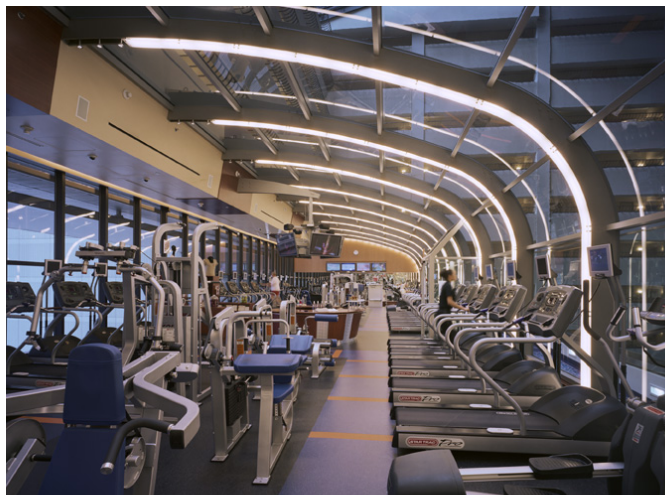

Teaching Summary

Parsons School of Design, MFA/MA Lighting Design – 1996 thru 2004

Parsons School of Design, Architecture – Fall 2005 to Current

Parsons School of Design, ASS Interiors – Fall 2003 thru Current

FIT, Interior Design Department – Fall 2004 thru 2007

Art Institute of NY, Art & Design Technology, Associate Interior Design - Spring 2006 thru 2009

School of the Visual Arts, NYC, Associate Interior Design - Spring 2009 thru 2011

Professional Service

As a member of the New York City Section of the Illuminating Engineering Society, Randy has held several committee positions and served as a judge for Lighting Design Awards.

2007 thru current IESNYC Board Manager and NYC Lighting Council Chair

2005/2007 President

2007/2009 Head Chair NYC Public Outreach Committee

2003/2005 Head Chair of the Finance Committee

2003/2005 Advisor on the Student Grant Competition Committee

2002/2003 Head Chair of the Education Committee

2001/2003 Co-Chair of the Student Grant Competition Committee