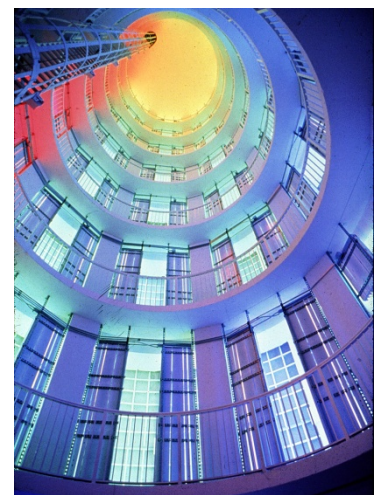

Teaching Summary

Parsons School of Design, MFA/MA Lighting Design – 1996 thru 2004

Parsons School of Design, Architecture – Fall 2005 to Current

Parsons School of Design, ASS Interiors – Fall 2003 thru Current

FIT, Interior Design Department – Fall 2004 thru 2007

Art Institute of NY, Art & Design Technology, Associate Interior Design - Spring 2006 thru 2009

School of the Visual Arts, NYC, Associate Interior Design - Spring 2009 thru 2011

Professional Service

As a member of the New York City Section of the Illuminating Engineering Society, Randy has held several committee positions and served as a judge for Lighting Design Awards.

2007 thru current IESNYC Board Manager and NYC Lighting Council Chair

2005/2007 President

2007/2009 Head Chair NYC Public Outreach Committee

2003/2005 Head Chair of the Finance Committee

2003/2005 Advisor on the Student Grant Competition Committee

2002/2003 Head Chair of the Education Committee

2001/2003 Co-Chair of the Student Grant Competition Committee