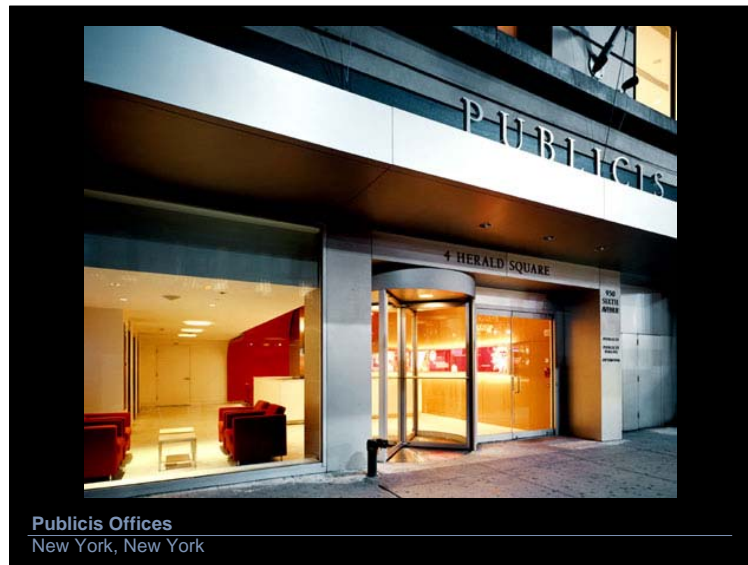

Professional Service, IESNYC

- Past President – 2005/2007
- Head Chair of the Education Committee – 2003/2005
- Board Advisor on the Student Grant Competition Committee – 2003 thru current
- Board Advisor of the Parsons Student Chapter – 2002 thru current
- Head Chair of the NYC Lighting Council – 2008 thru current

Publicis Offices
New York, New York