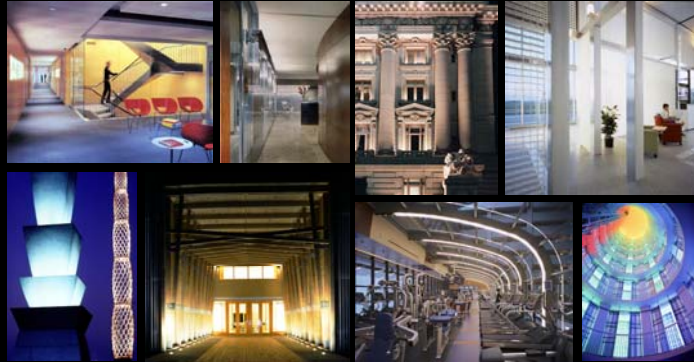

RS Lighting Design